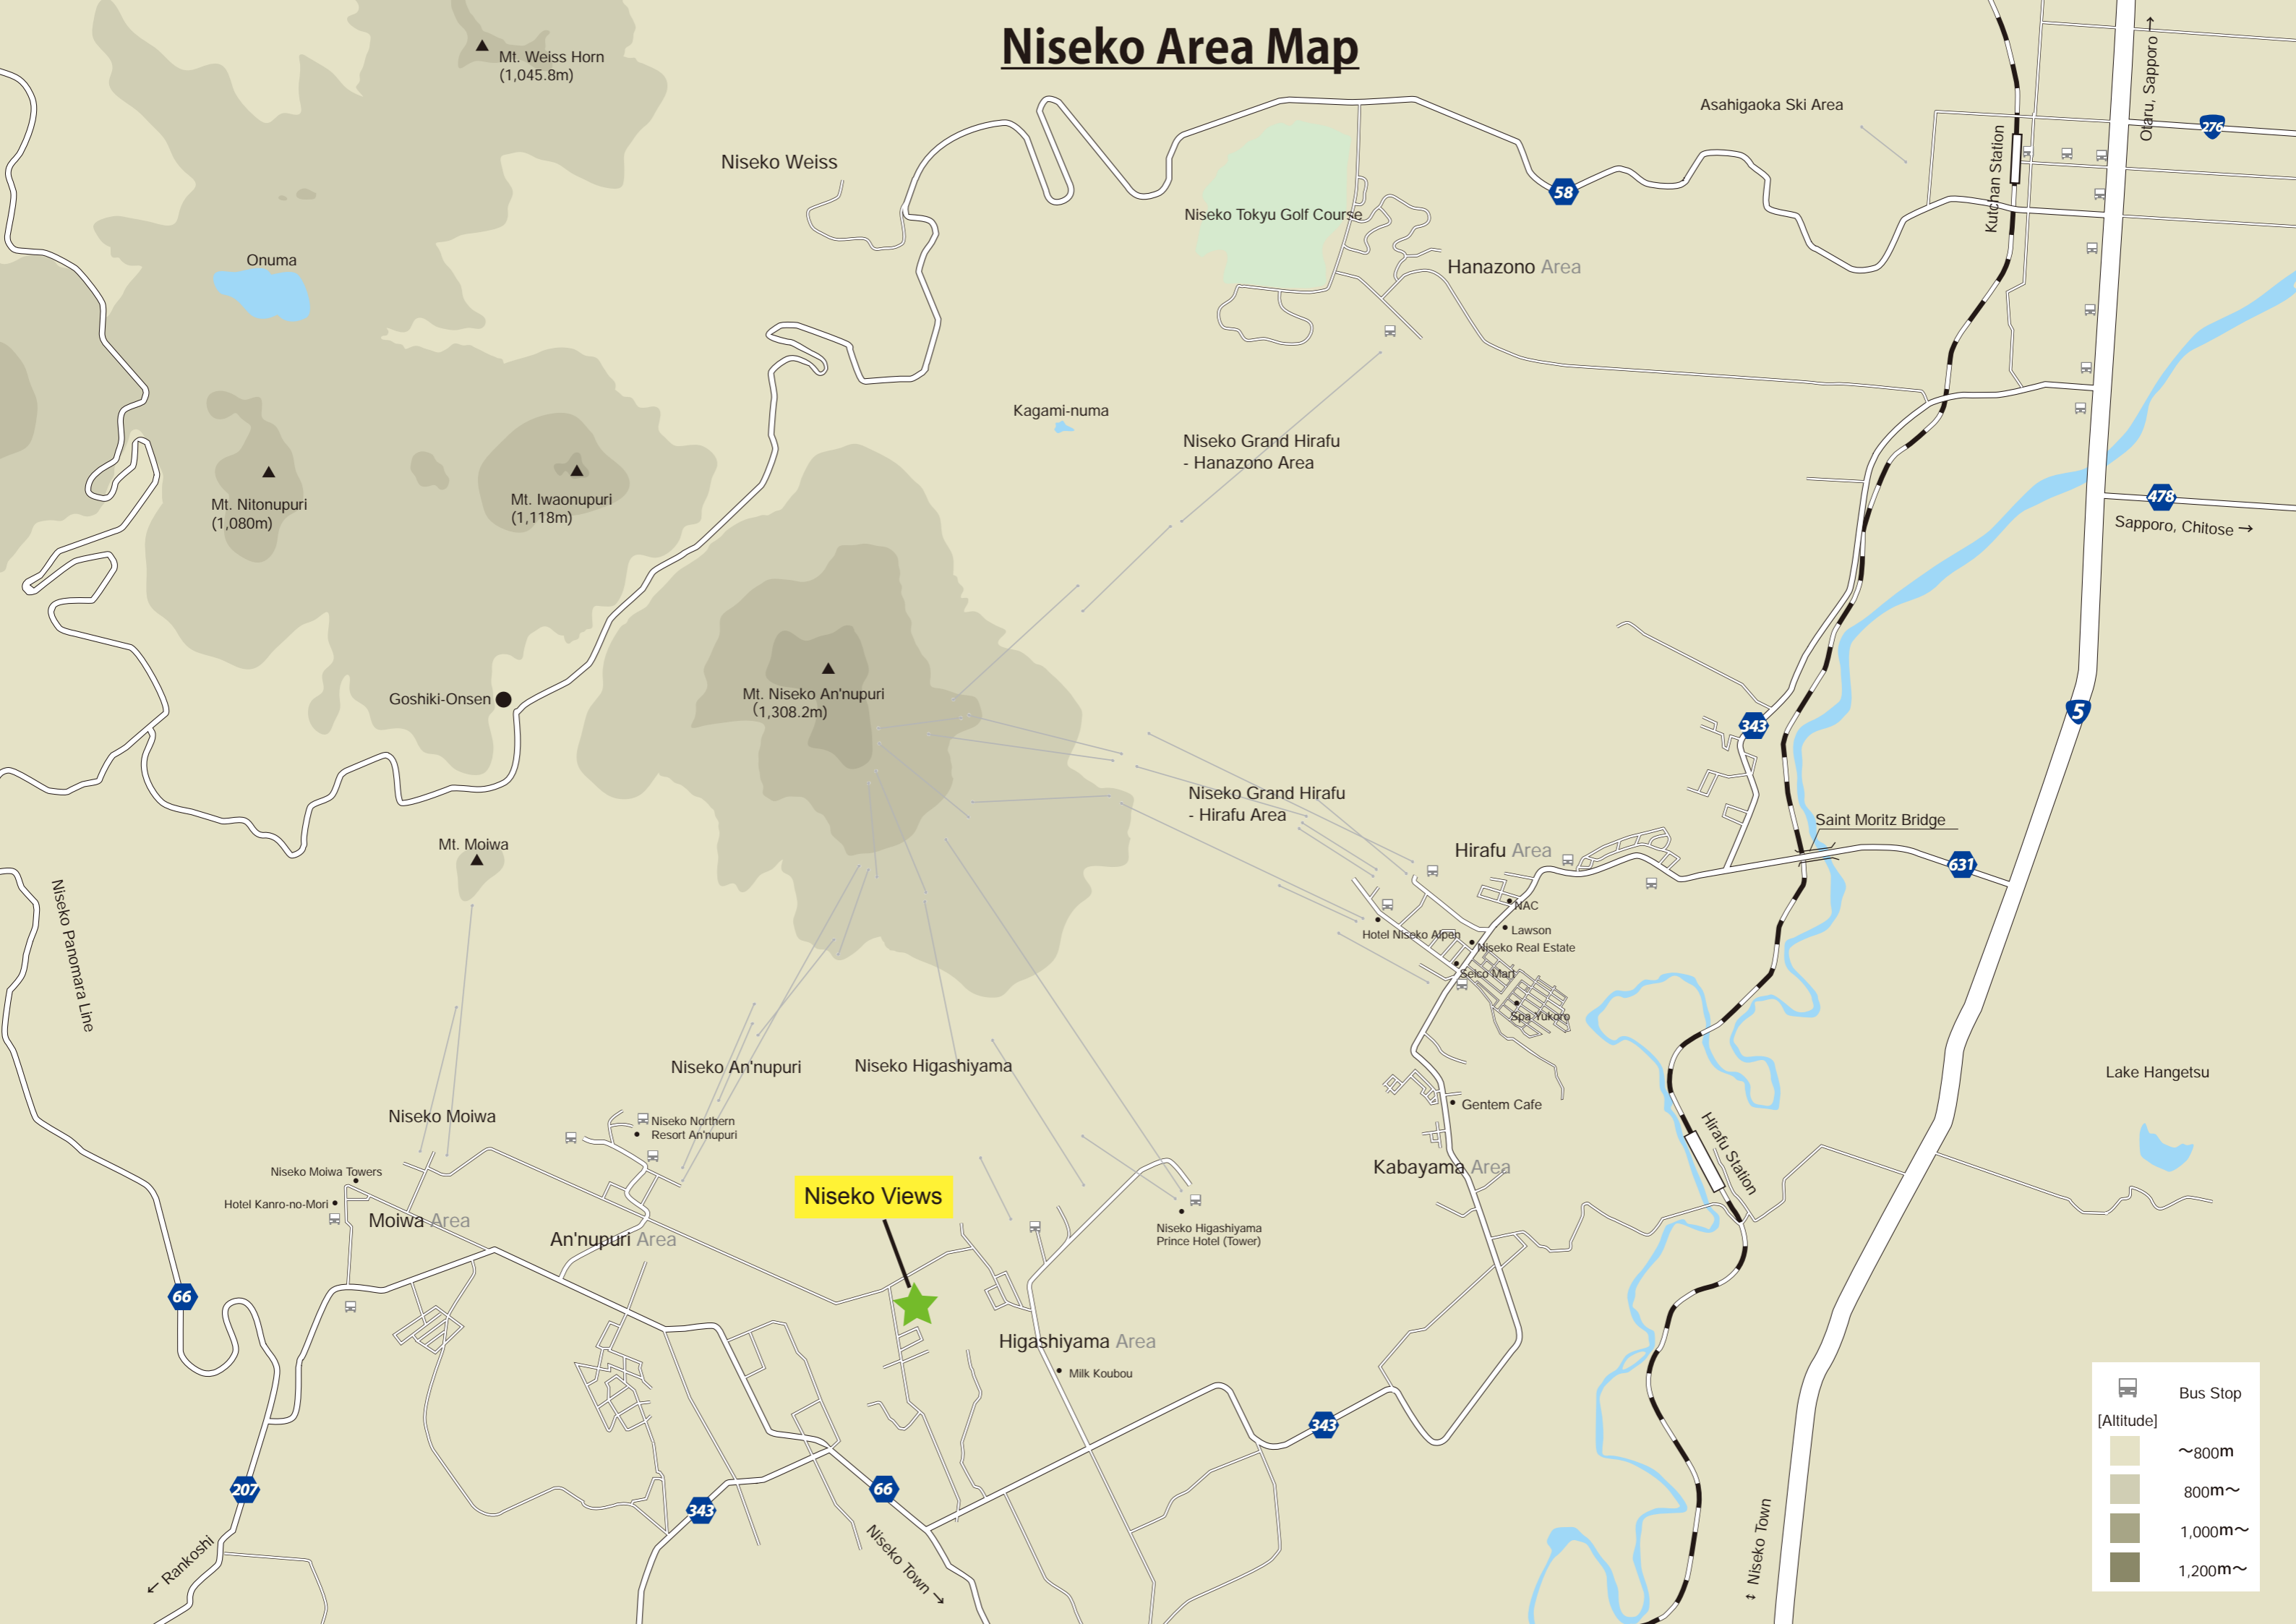

Niseko Area Map

Mt. Weiss Horn
(1,045.8m)

Niseko Weiss

Onuma

Mt. Nitonupuri
(1,080m)

Mt. Iwaonupuri
(1,118m)

Goshiki-Onsen

Mt. Niseko An'nupuri
(1,308.2m)

Kagami-numa

Niseko Tokyu Golf Course

Hanazono Area

Niseko Grand Hirafu
- Hanazono Area

Asahigaoka Ski Area

Kutchan Station

Otaru, Sapporo

Sapporo, Chitose

Mt. Moiwa

Niseko Grand Hirafu
- Hirafu Area

Hirafu Area

Saint Moritz Bridge

Niseko Panorara Line

Niseko An'nupuri

Niseko Higashiyama

Hotel Niseko Alpen