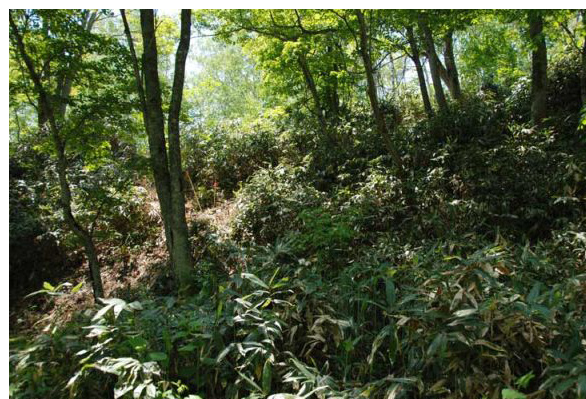

Soga 504-10, 78, Annupuri

Land: 6,068 m² (1,835.56 tsubo)

3 minute drive