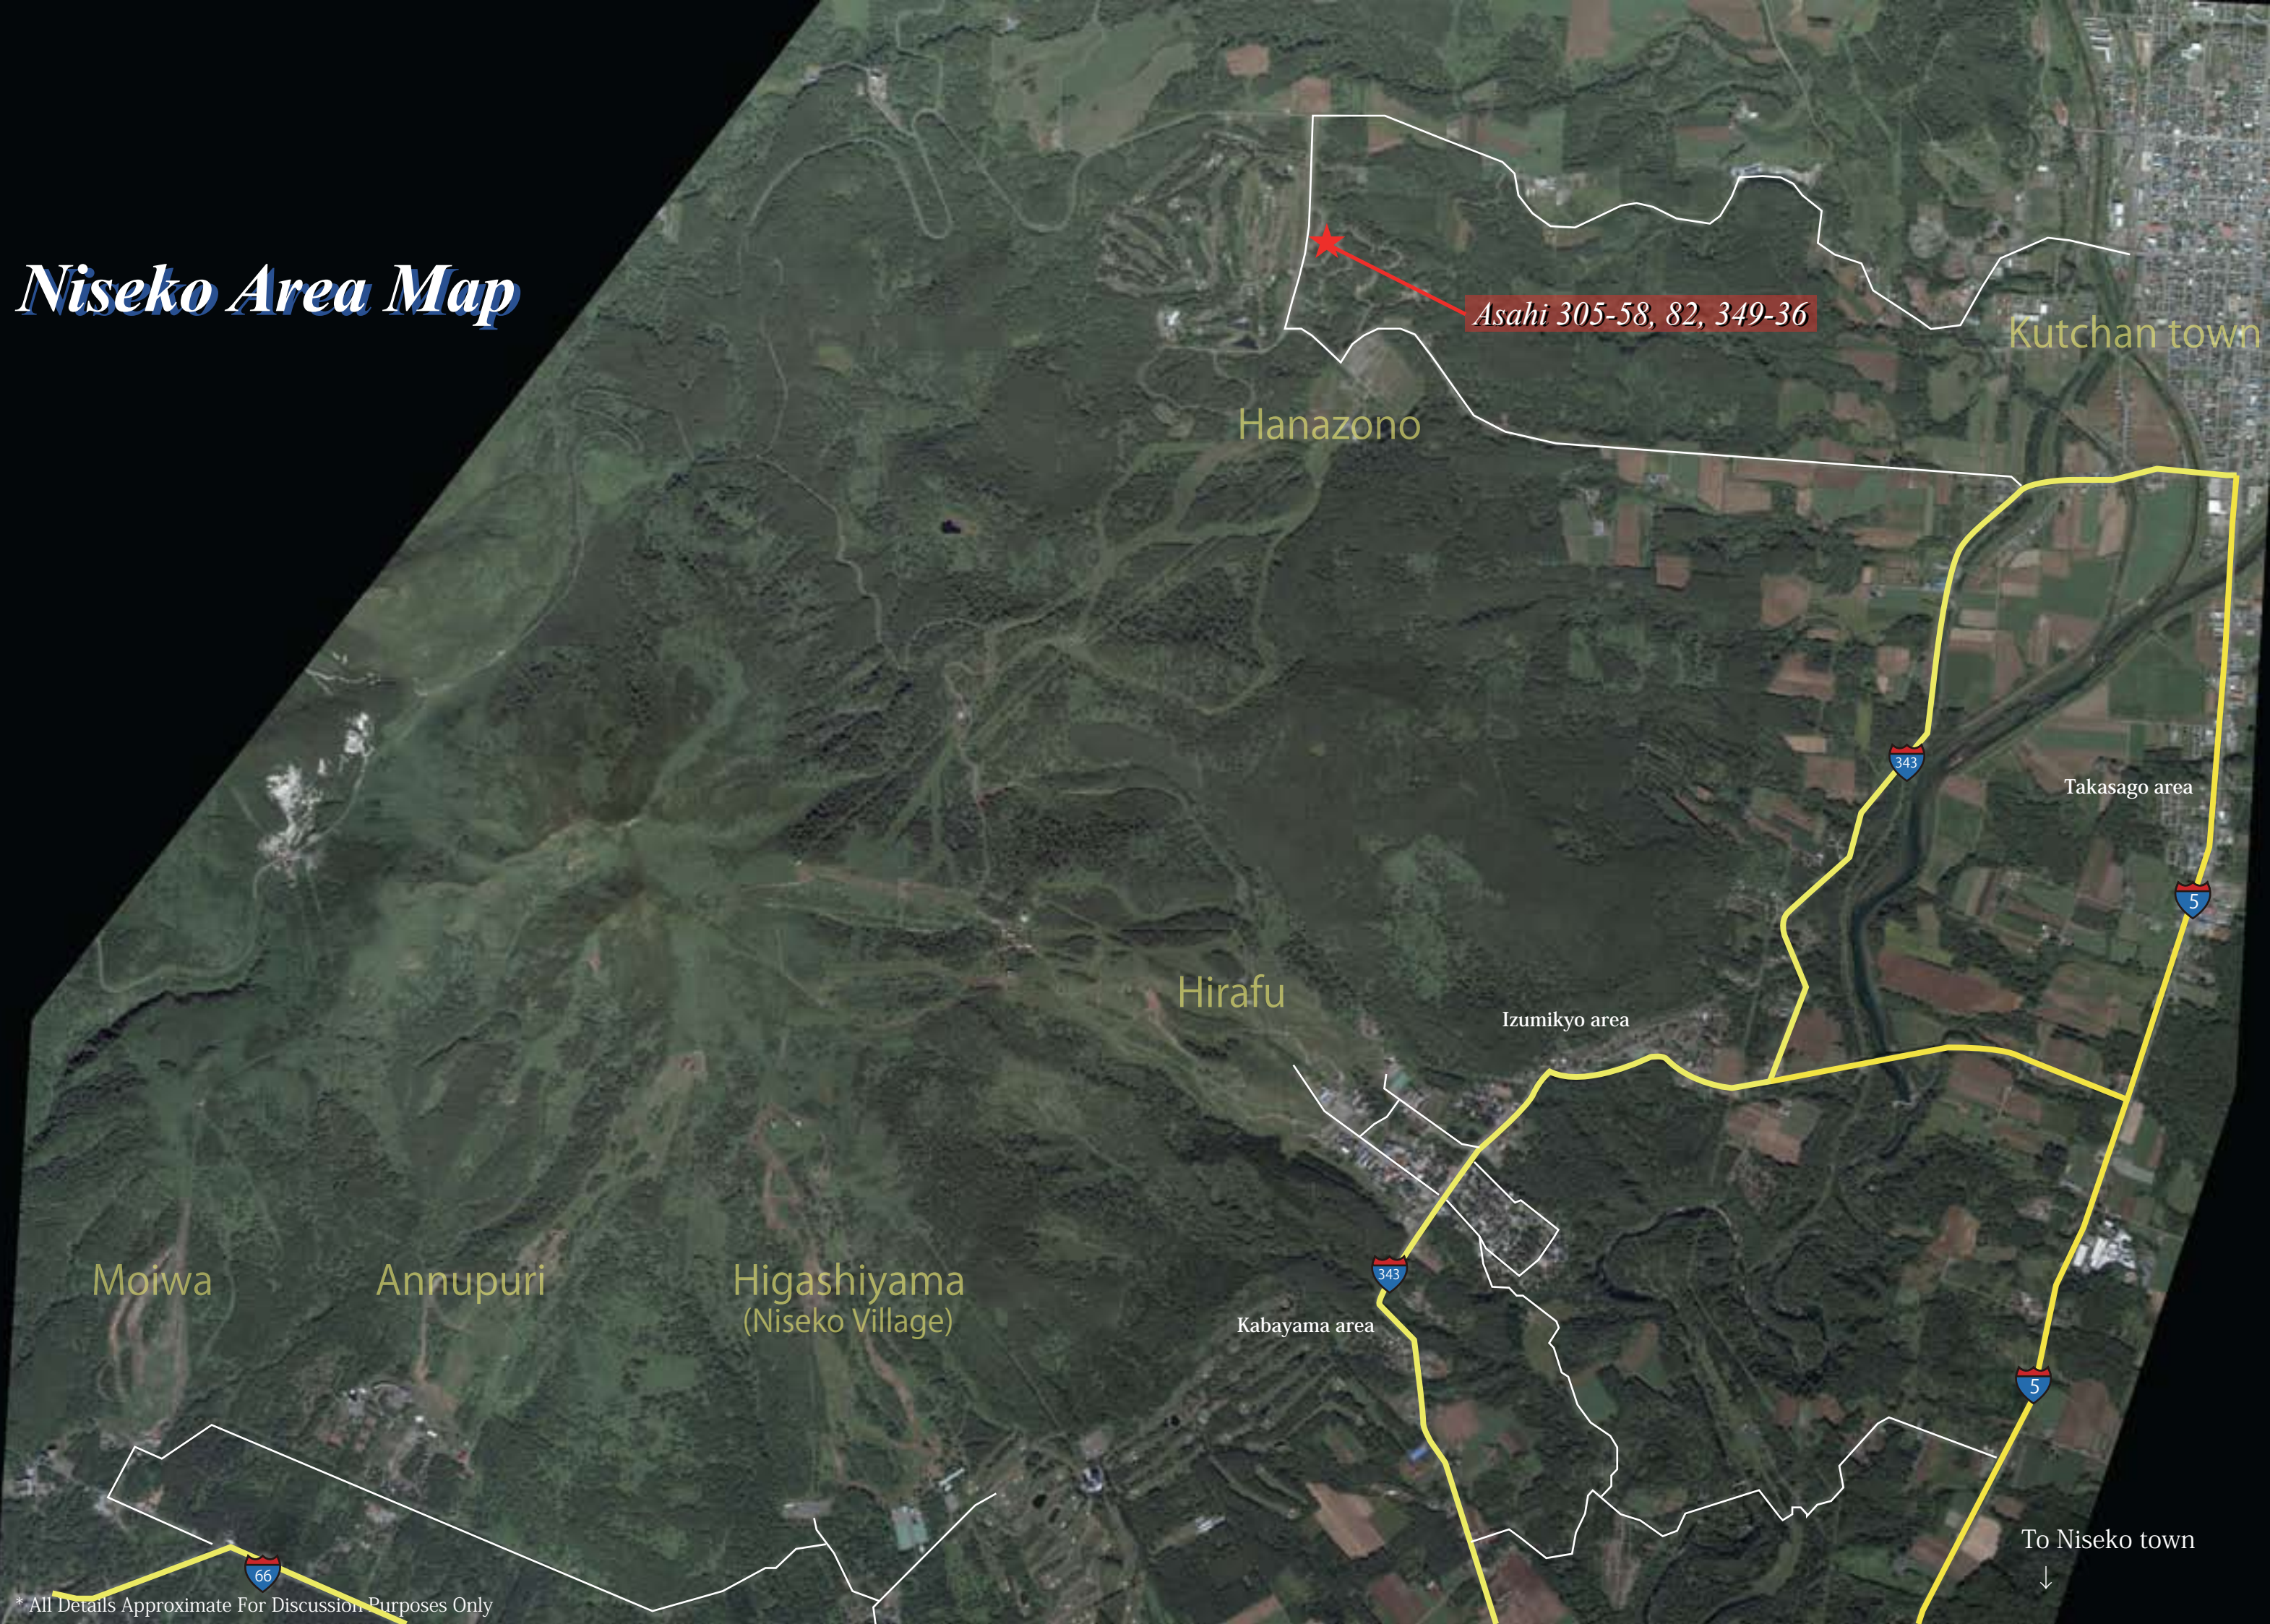

Niseko Area Map

Asahi 305-58, 82, 349-36

Hanazono

Kutchan town

Takasago area

Hirafu

Izumikyo area

Kabayama area

Higashiyama
(Niseko Village)

Annupuri

Moiwa

To Niseko town

* All Details Approximate For Discussion Purposes Only