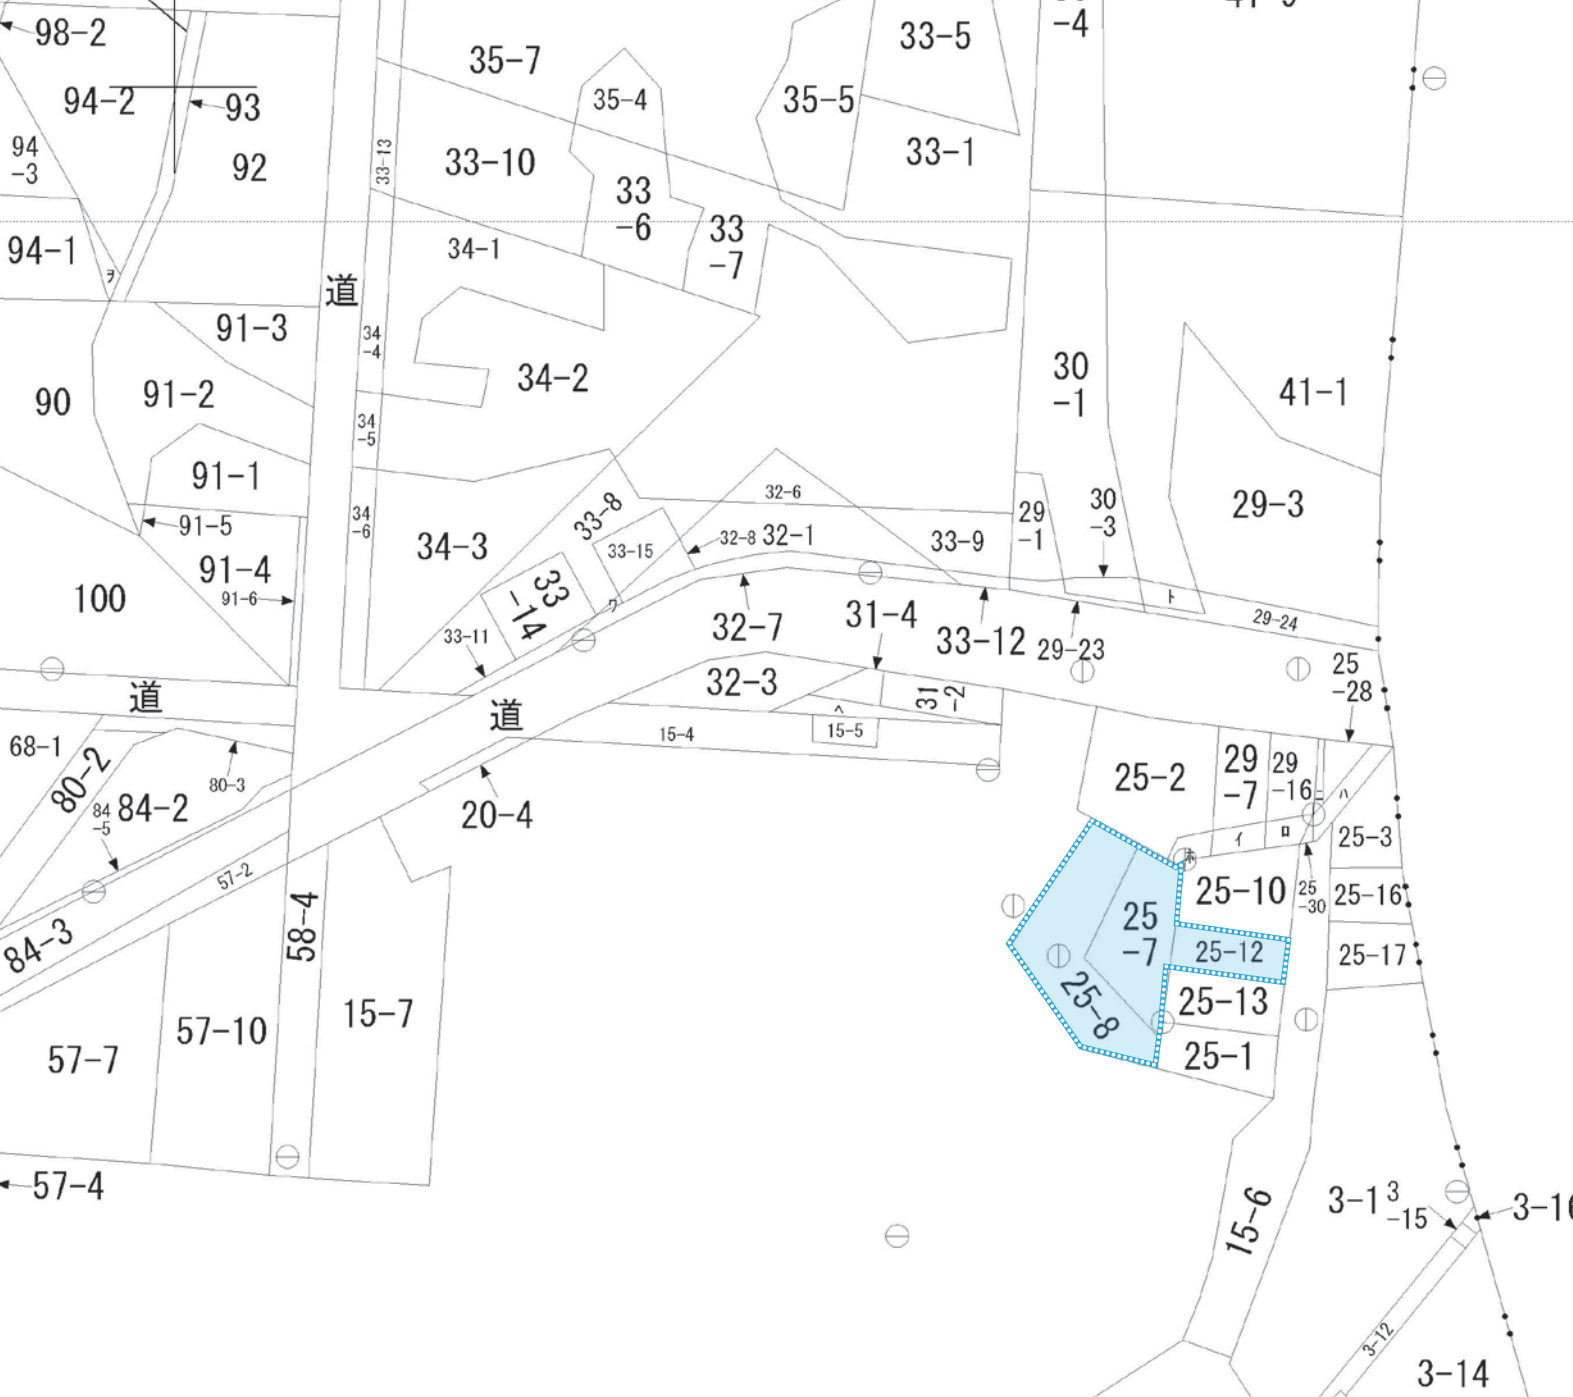

地区外

Block Map

地区外

Site A

Site B

*All Details Approximate For Discussion Purposes Only

Site A

Site B

Rusutsu

* All Details Approximate For Discussion Purposes Only

Aerial Photo

Kutchan train station

Route 5

* All Details Approximate For Discussion Purposes Only

Aerial Photo

* All Details Approximate For Discussion Purposes Only

Aerial Photo

* All Details Approximate For Discussion Purposes Only

地区外

Block Map

地区外

Aerial Photo

 Kutchan train station

 Route 5