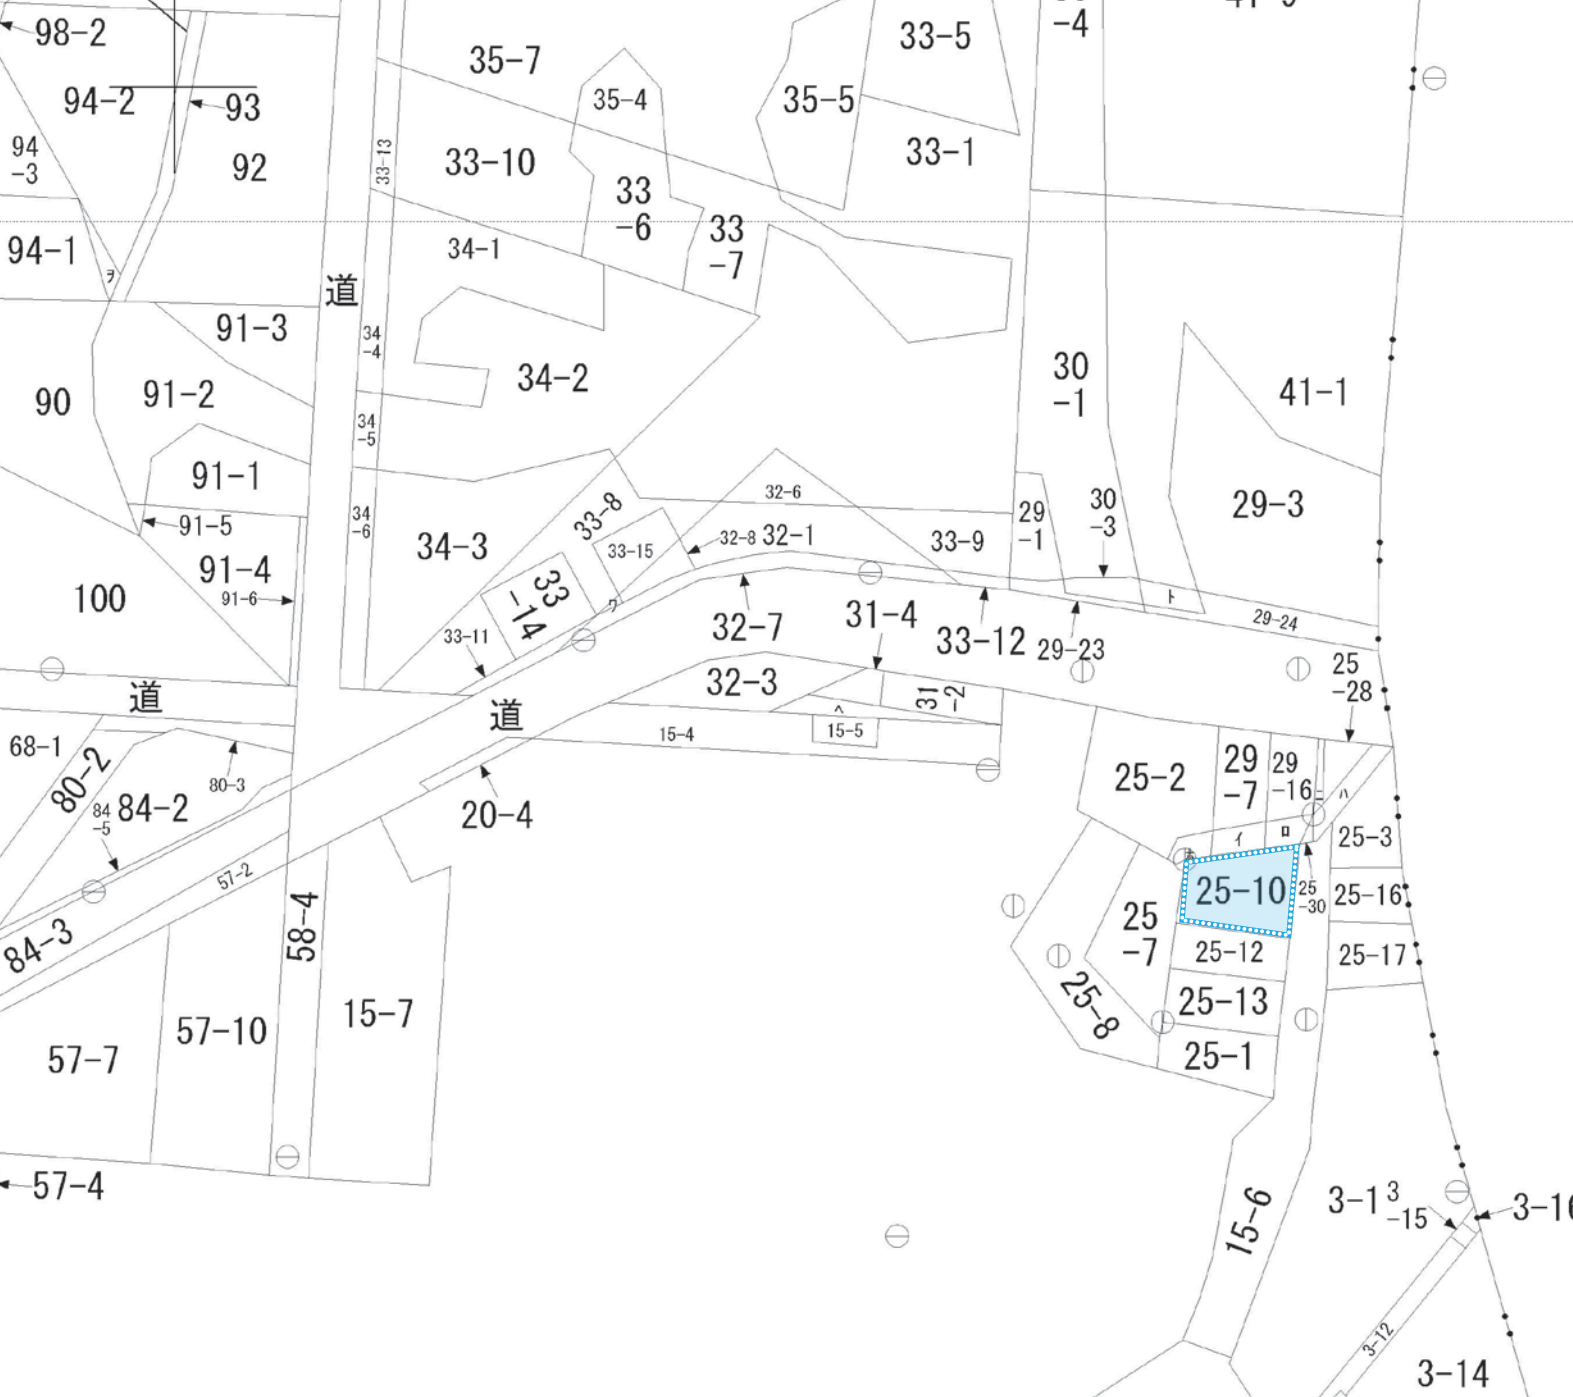

Mt. Yotei

Niseko Town

Kombu

Kimobetsu

Makkari

Rusutsu

* All Details Approximate For Discussion Purposes Only

Aerial Photo

Kutchan train station

Route 5

* All Details Approximate For Discussion Purposes Only

Aerial Photo

* All Details Approximate For Discussion Purposes Only

Aerial Photo

* All Details Approximate For Discussion Purposes Only

地区外

Block Map

地区外

Site A

Site B

*All Details Approximate For Discussion Purposes Only

Site A

Site B