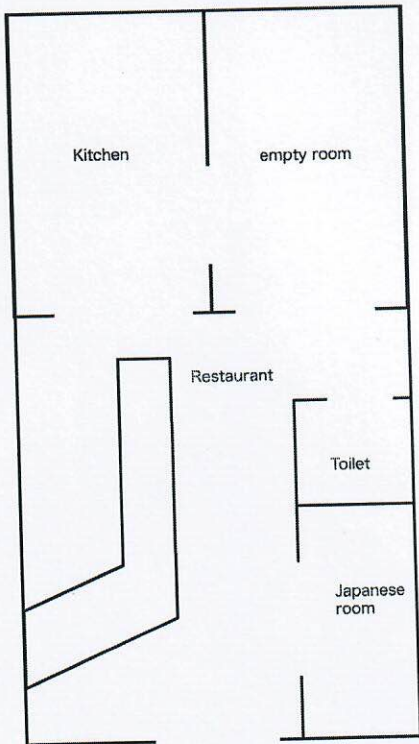

NORTH

Around 5.4 m

Around 10m

Entrance

Wash stand

Stairs

SOUTH