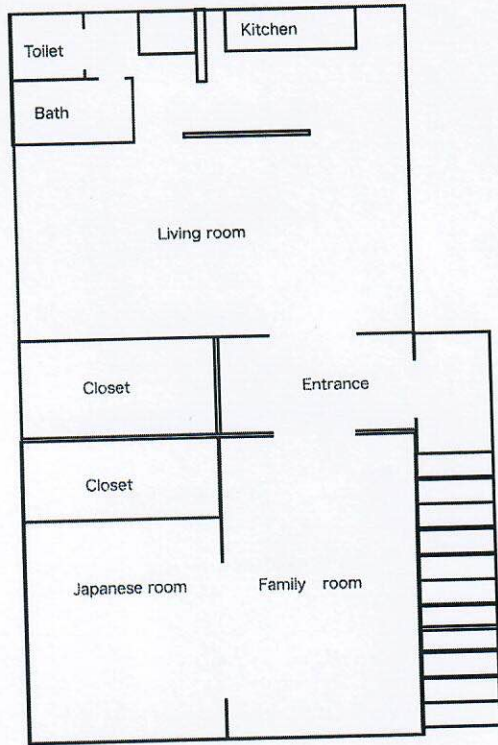

NORTH

Around 5.4 m

Around 10m

Entrance

Wash stand

Stairs

SOUTH