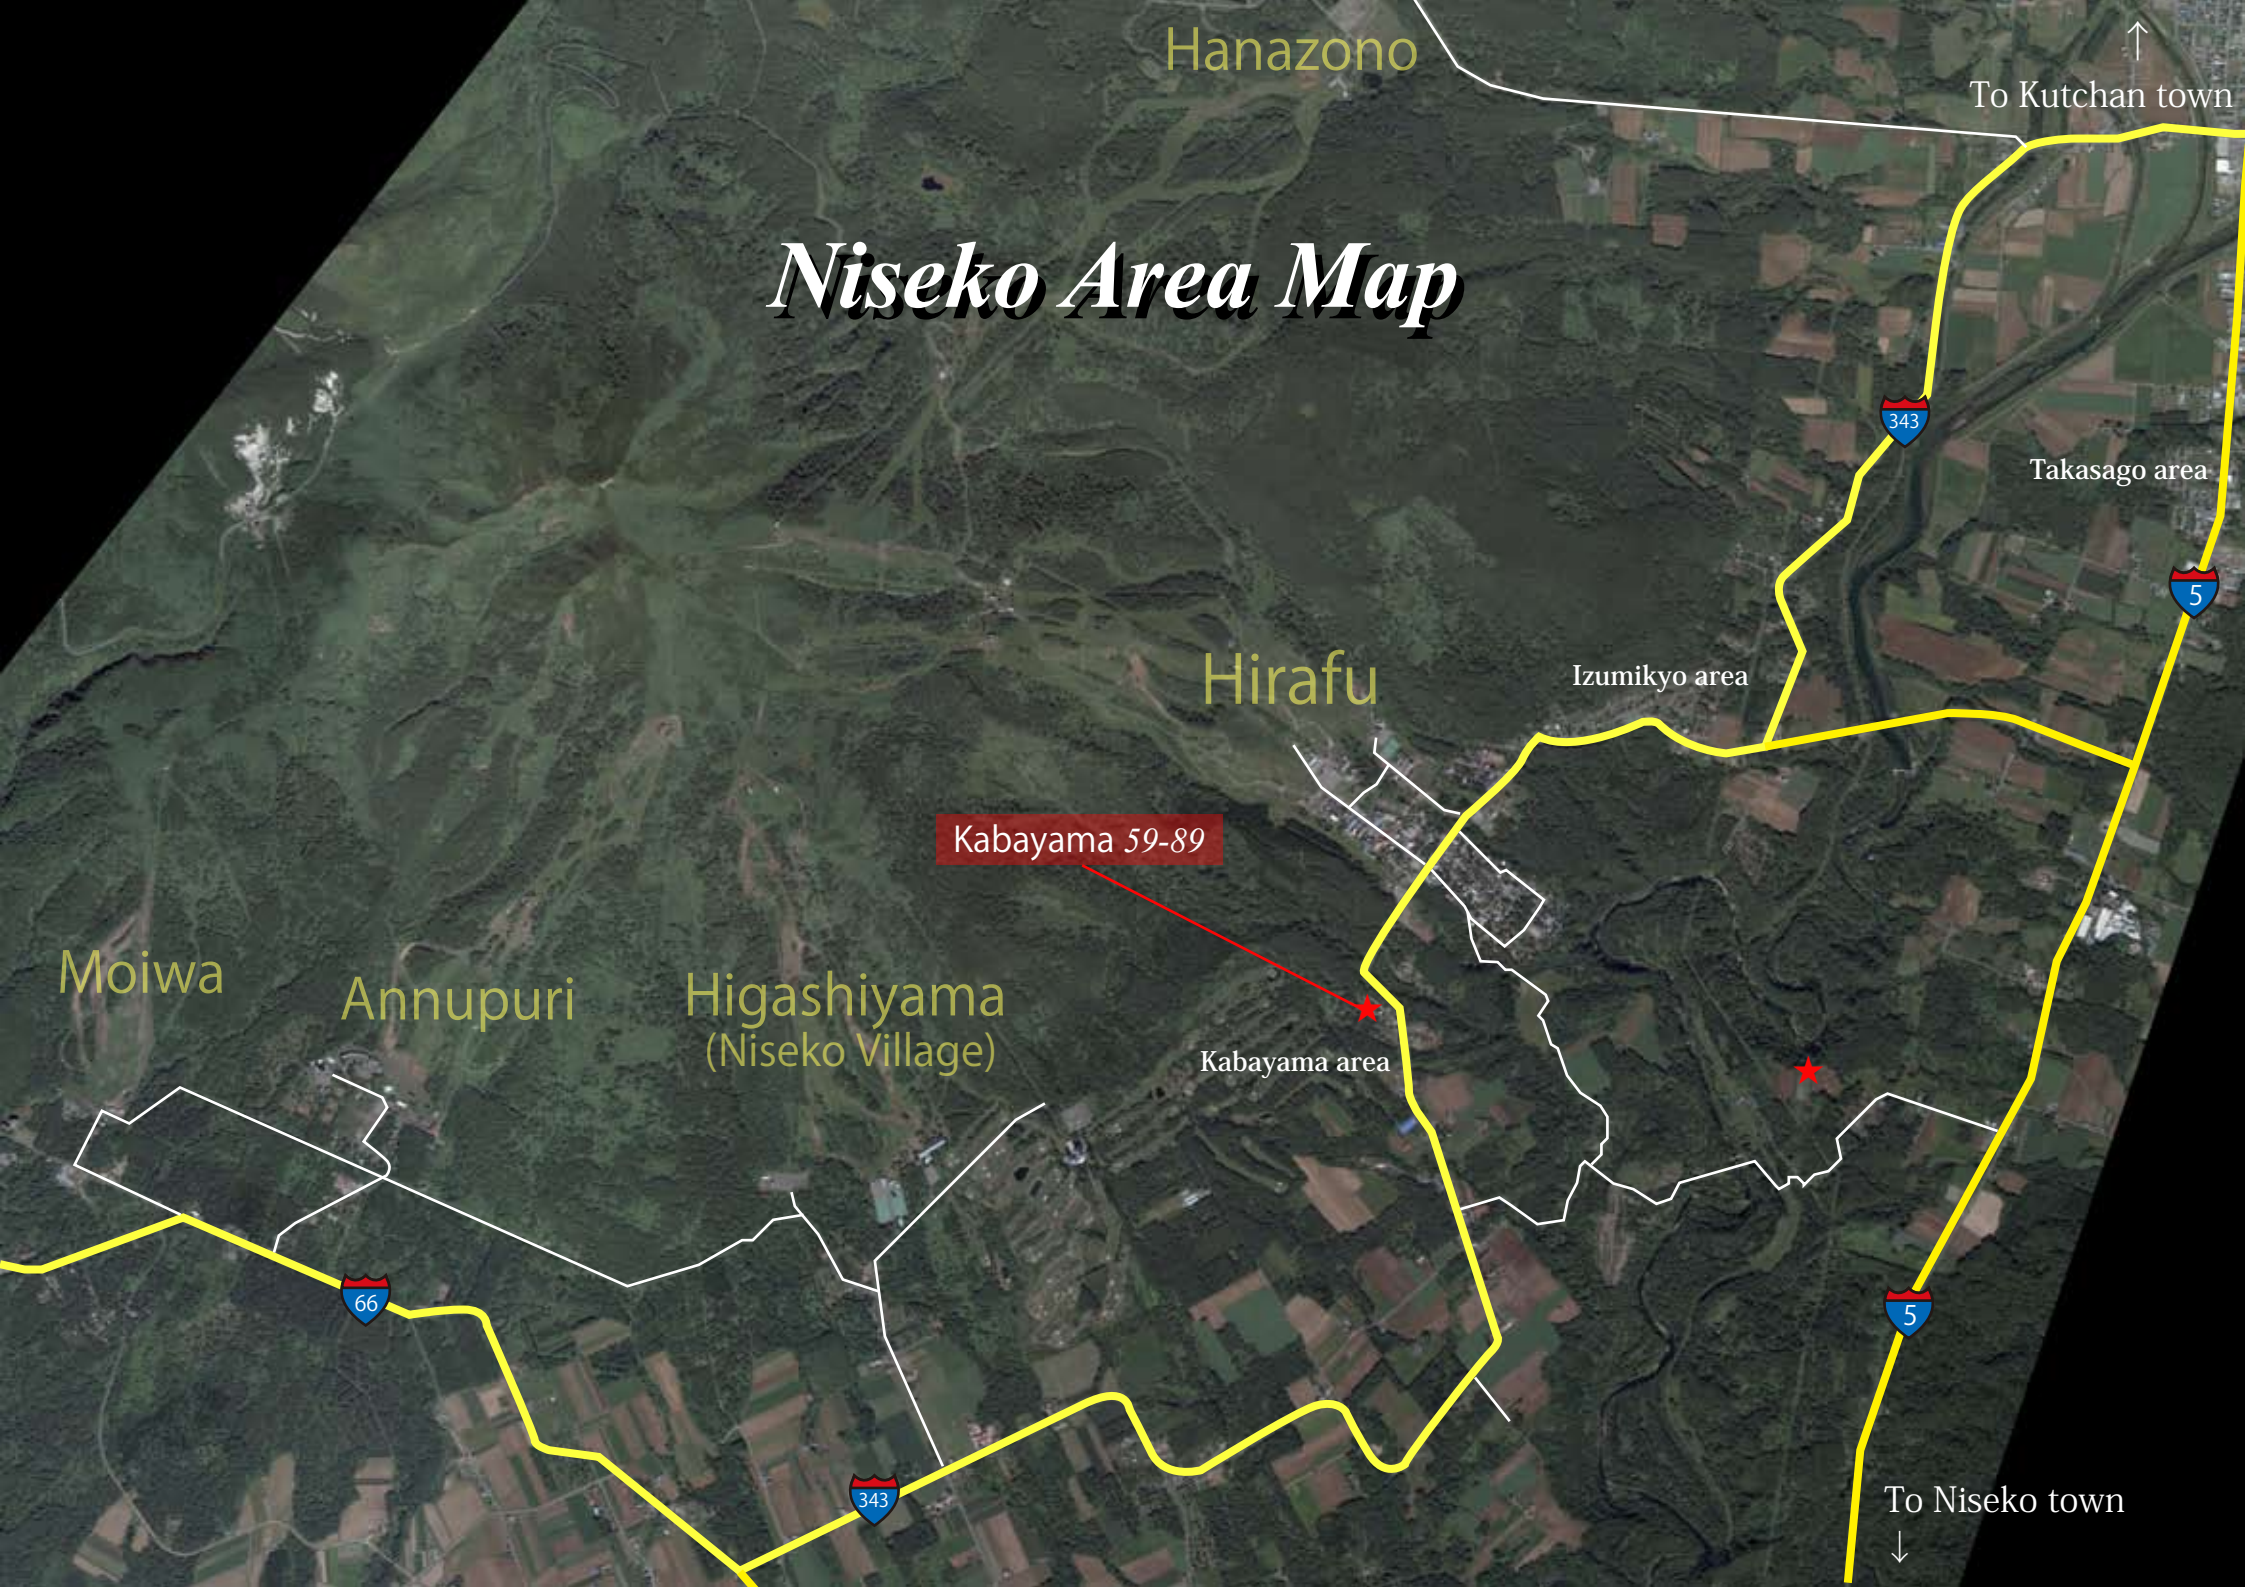

# *Niseko Area Map*

Hanazono

To Kutchan town  
↑

Takasago area

Hirafu

Izumikyo area

Kabayama 59-89

Moiwa

Annupuri

Higashiyama  
(Niseko Village)

Kabayama area

66

343

343

5

5

To Niseko town  
↓