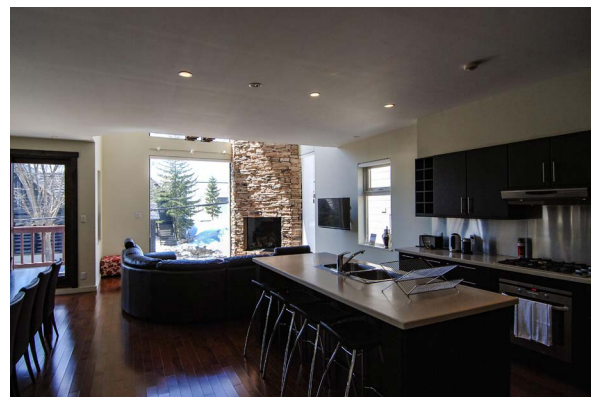

KONAYUKI

HOUSE IN MIDDLE HIRAFU

CONTEMPORARY & LUXURIOUS ALPINE CHALET NESTLED IN THE HEART OF HIRAFU VILLAGE

¥288,000,000

- ▶ 5 bedroom, 4 bathroom exclusive chalet flowing across 3 meticulously finished, spacious floors.
- ▶ Separate media room with state-of-the-art entertainment system.
- ▶ Stone fireplace.
- ▶ Custom ski/snowboard drying room.
- ▶ Mt.Yotei and Hirafu Resort views.
- ▶ Situated on popular Momiji Street, and close to many famous dining venues.
- ▶ Immediate proximity to the Free Shuttel Bus service.