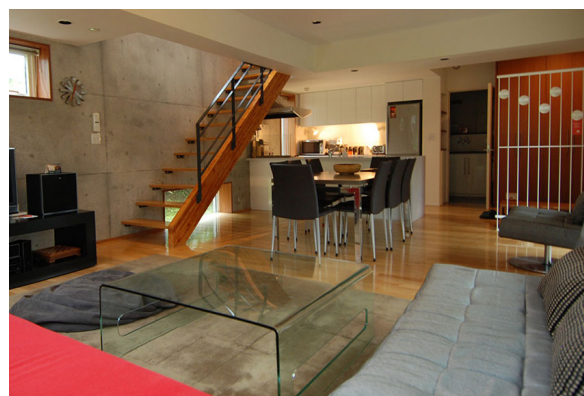

KONKURITO C – YUKITEN

HOUSE IN LOWER HIRAFU

NISEKO
real estate

SOPHISTICATED AND STYLISH DESIGNER HOME

¥108,000,000

- ▶ Nestled in leafy Lower Hirafu, consisting of three bedrooms and two bathrooms.
- ▶ Large outdoor entertainment area is ideal for kids to play – winter or summer.
- ▶ Large picture windows maximize the natural light.
- ▶ Spacious open-plan living / dining / kitchen area with a custom kitchen provides an ideal indoor entertainment area all year around.
- ▶ The reinforced concrete structure of Yukiten offers excellent value, at a time when construction costs are on the rise.