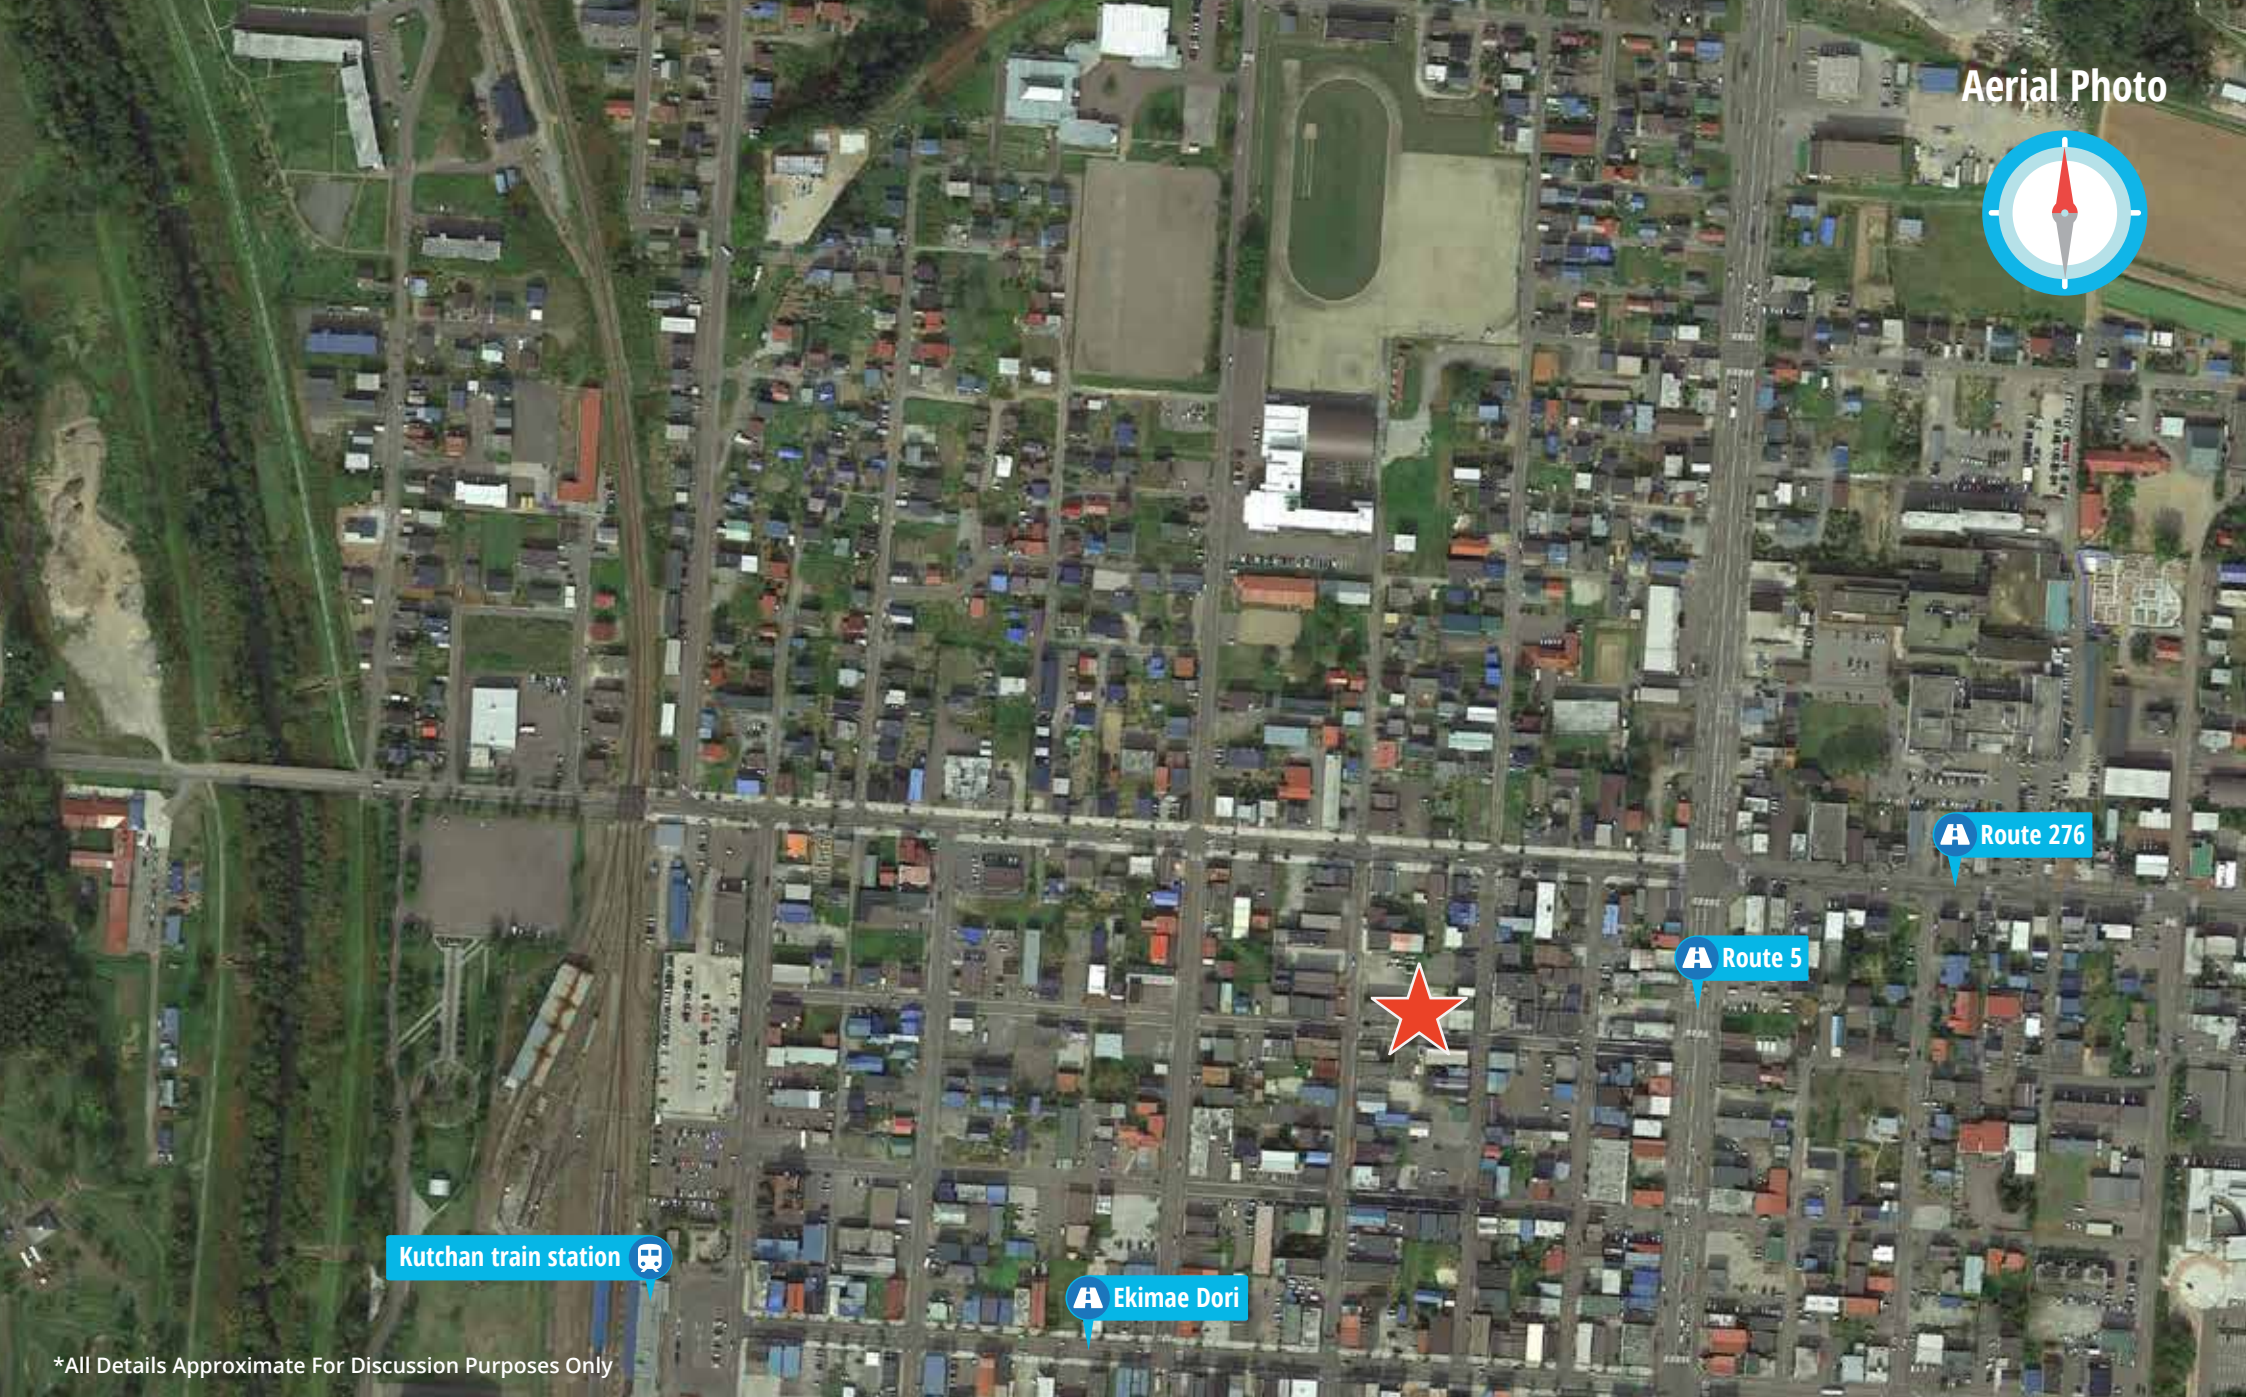

Aerial Photo

Route 276

Route 5

Kutchan train station

Ekimae Dori

\*All Details Approximate For Discussion Purposes Only

Aerial Photo

Route 5 

\*All Details Approximate For Discussion Purposes Only

Aerial Photo

\*All Details Approximate For Discussion Purposes Only