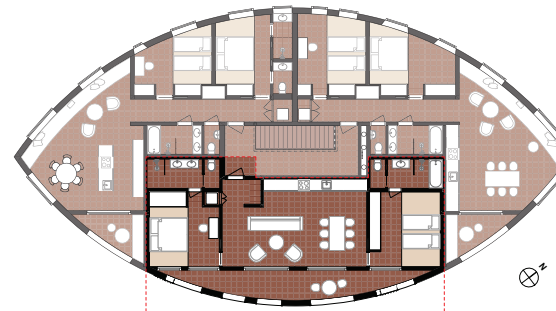

Yotei View

Condominium 2 (202)

84.17m² + 19.31m² balcony

103.48m²

- 1 - entrance
- 2 - hall / wardrobe
- 3 - washing
- 4 - living
- 5 - kitchen
- 6 - dining
- 7 - sleeping 1
- 8 - bath 1
- 9 - balcony
- 10 - sleeping 2
- 11 - bath 2