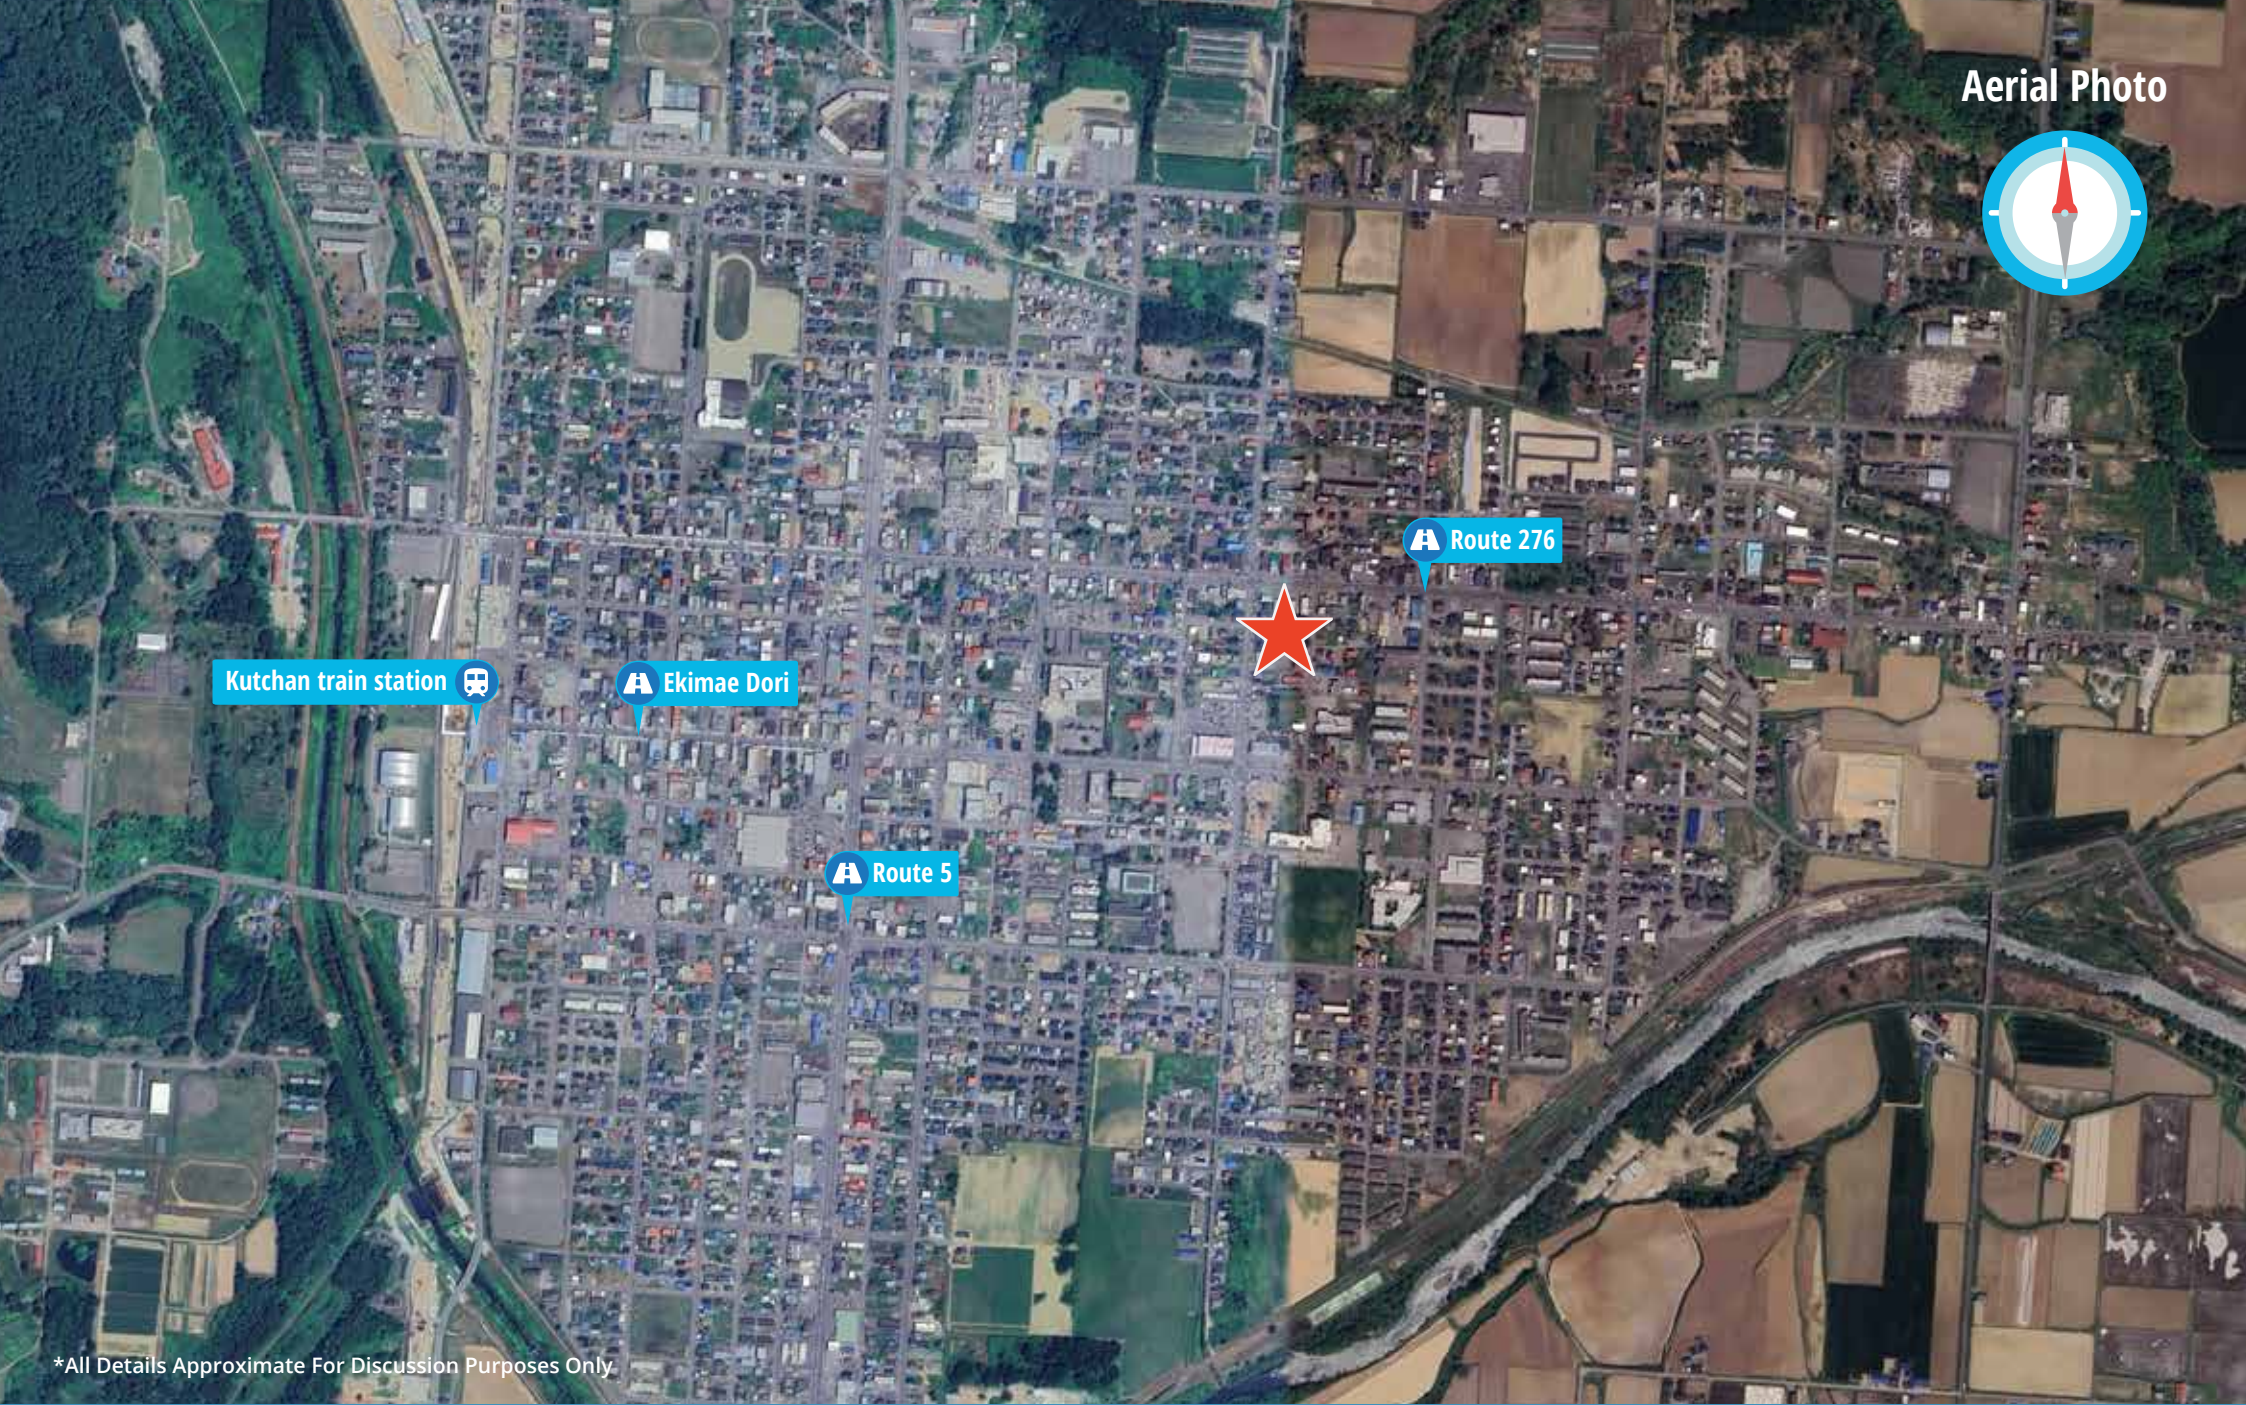

Aerial Photo

Kutchan train station

Ekimae Dori

Route 5

Route 276

\*All Details Approximate For Discussion Purposes Only

Aerial Photo

Route 276

Town Hall

Fire station

Ekimae Dori

\*All Details Approximate For Discussion Purposes Only

Aerial Photo

\*All Details Approximate For Discussion Purposes Only