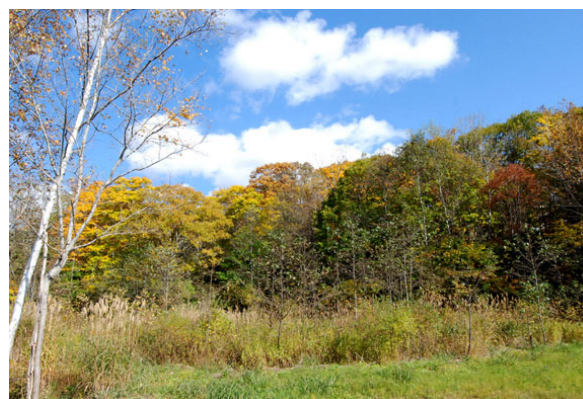

Niseko 415-7, 9, 100, Moiwa

Land: 3,309 m² (1,000.97 tsubo)

90 second drive

Get in touch

info@nisekorealestate.com

+81 (0) 136 21 7722

nisekorealestate.com