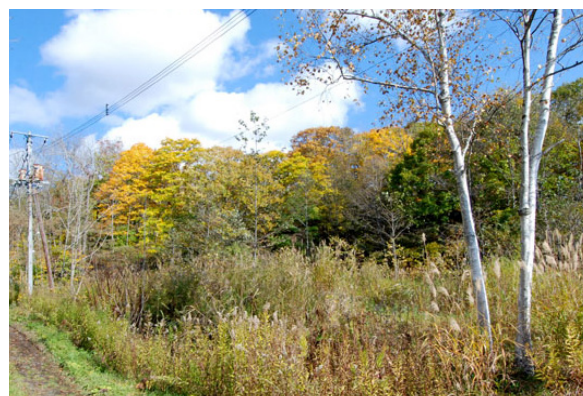

Niseko 415-7, 9, 100, Moiwa

Land: 3,309 m² (1,000.97 tsubo)

90 second drive

Get in touch

info@nisekorealestate.com

+81 (0) 136 21 7722

nisekorealestate.com