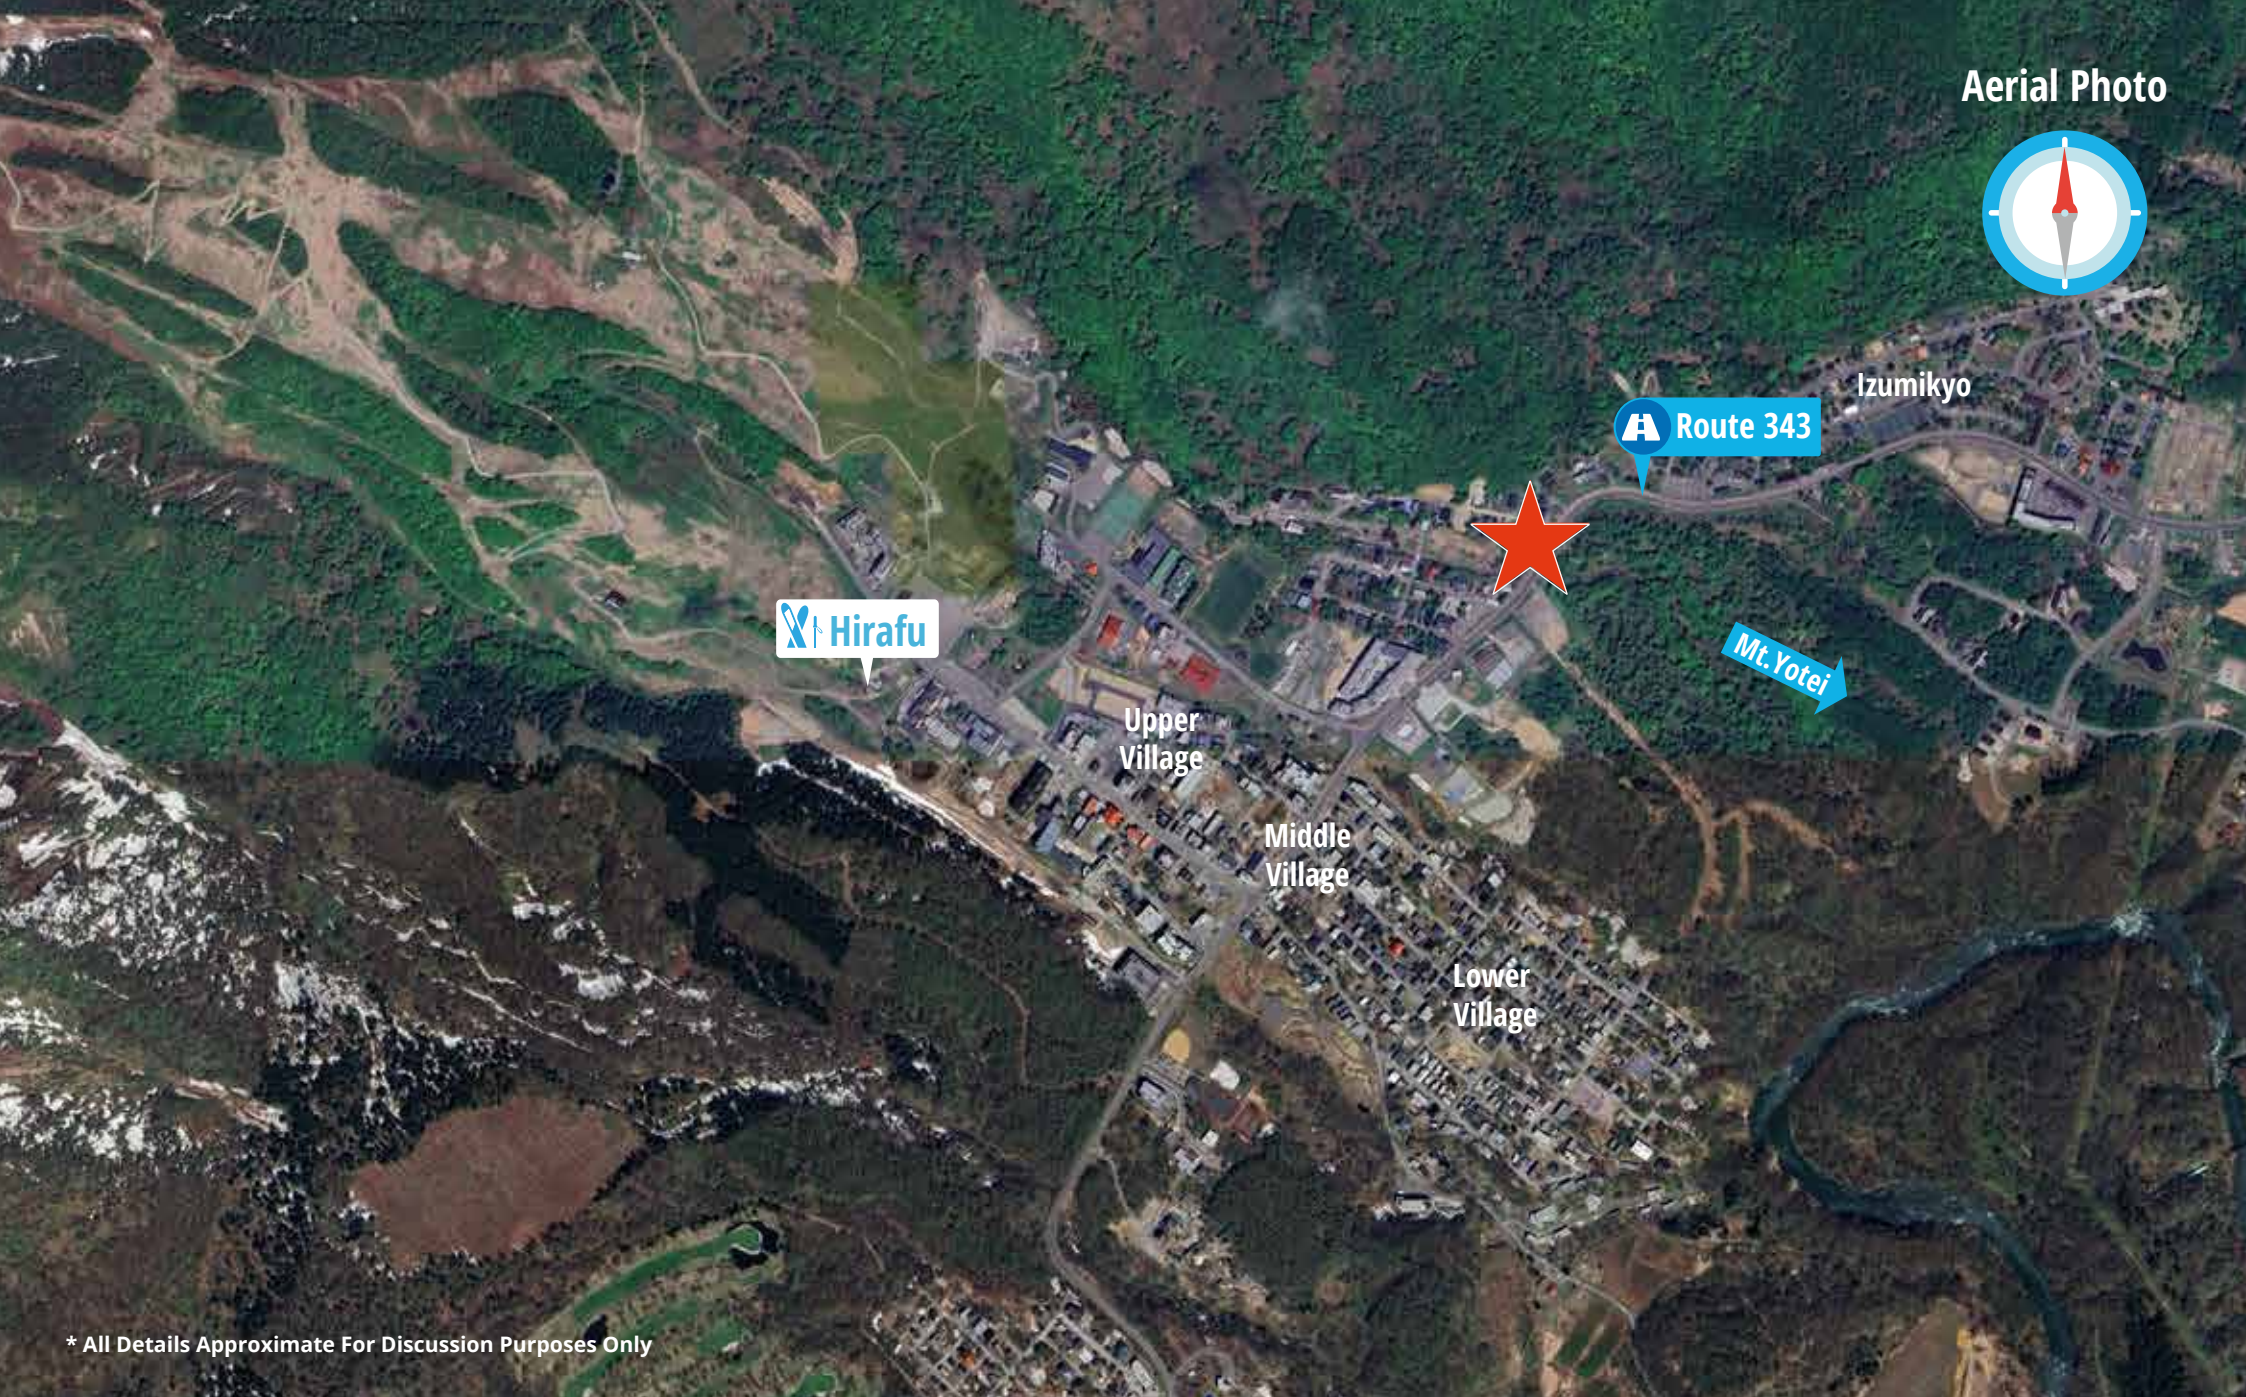

Aerial Photo

Hirafu

Route 343

Izumikyo

Mt. Yotei

Upper Village

Middle Village

Lower Village

\* All Details Approximate For Discussion Purposes Only

Aerial Photo

Route 343

\* All Details Approximate For Discussion Purposes Only