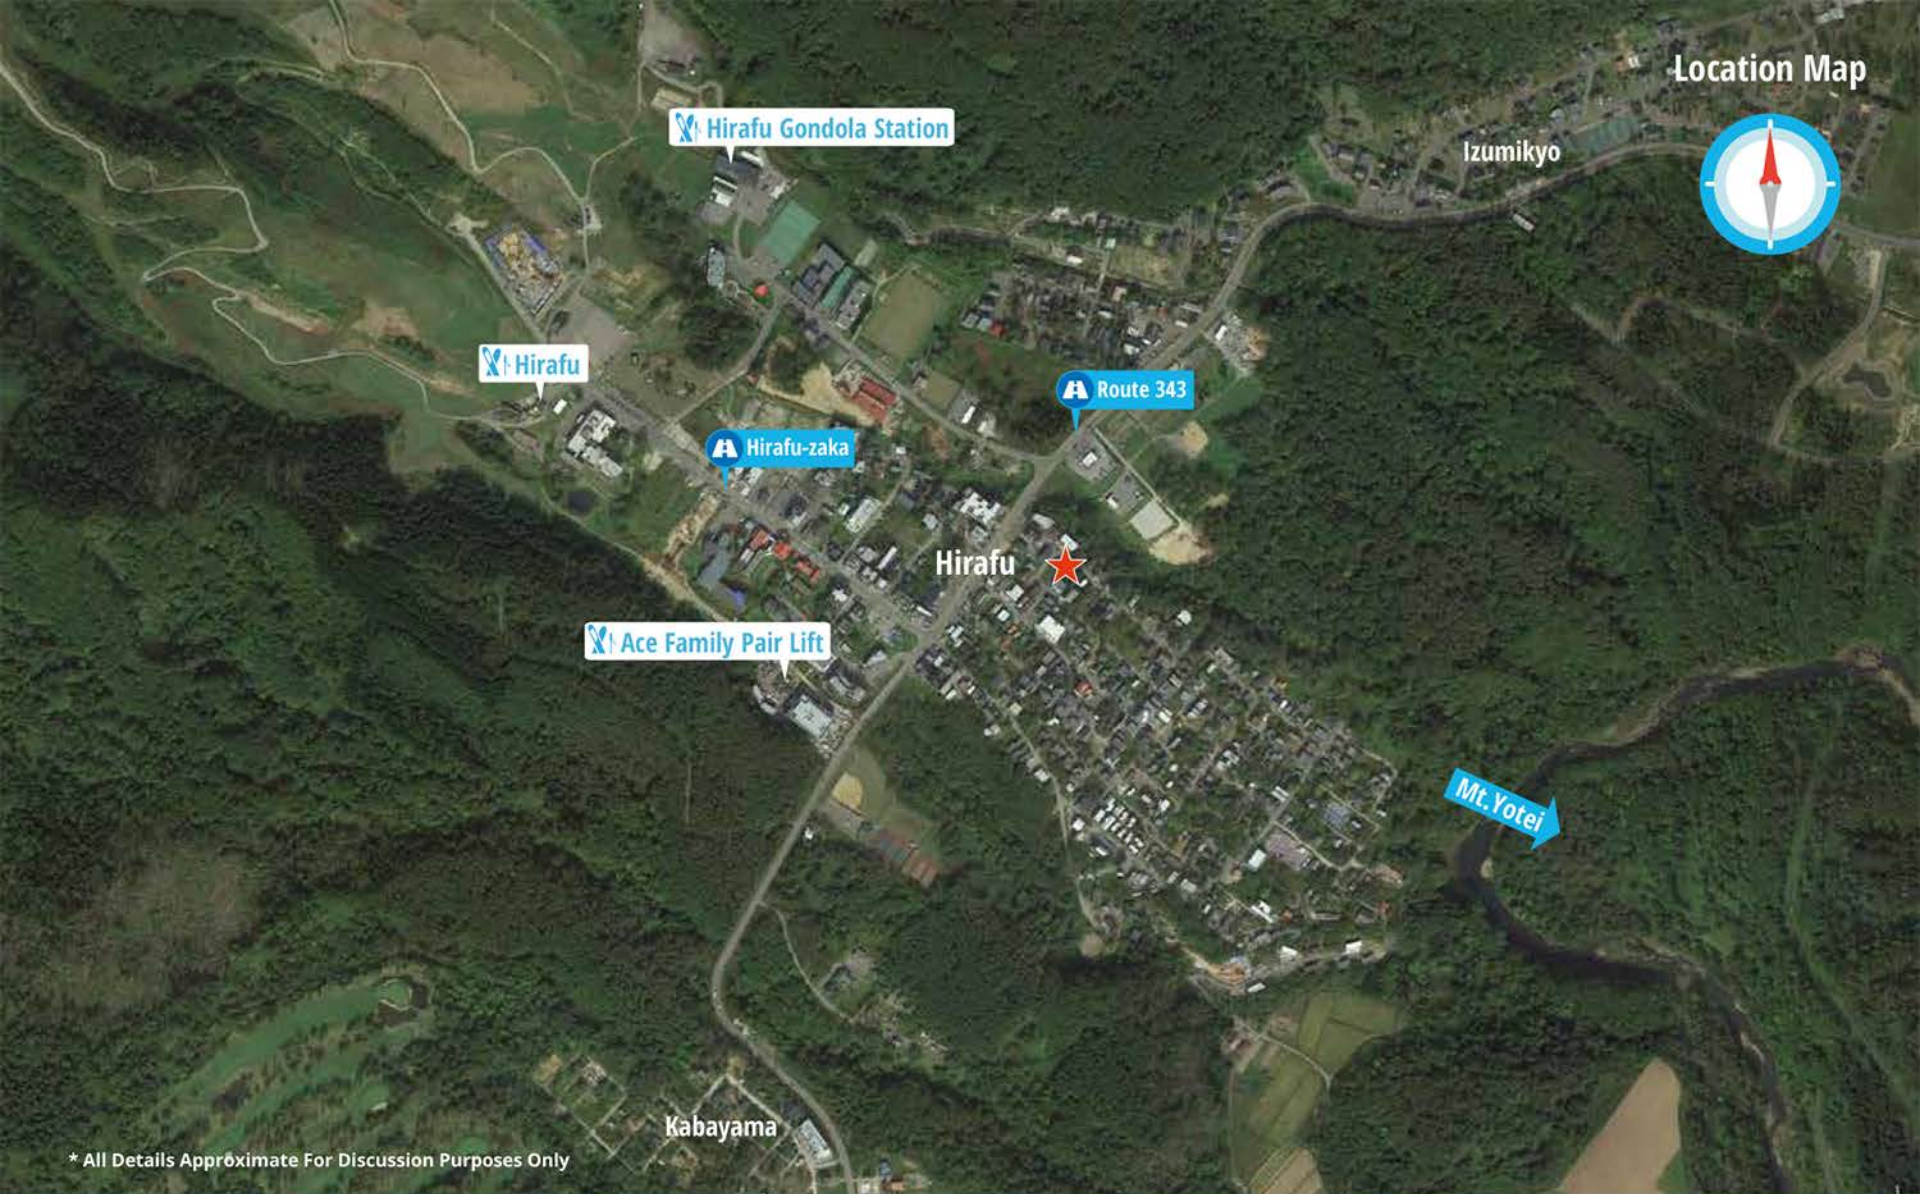

Location Map

* All Details Approximate For Discussion Purposes Only

Location Map

Route 343

Mt. Yotei

* All Details Approximate For Discussion Purposes Only