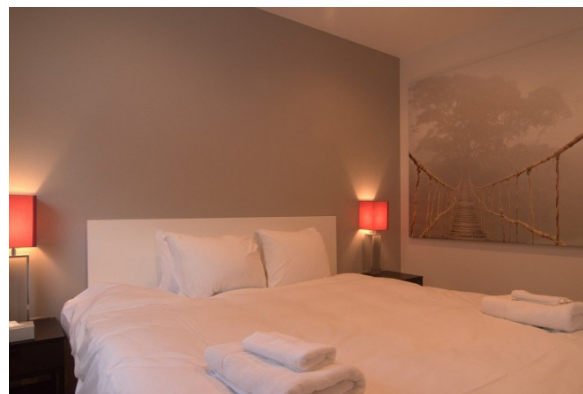

Get in touch

info@nisekorealestate.com

+81 (0) 136 21 7722

nisekorealestate.com