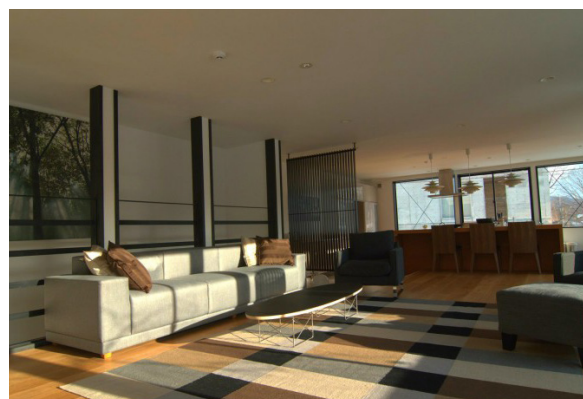

SNOW MONKEY

HOUSE IN MIDDLE HIRAFU

NEW HOME IN MIDDLE OF HIRAFU'S LOWER VILLAGE

SOLD

- ▶ Construction completed December 2014 - Snow Monkey is one of Niseko's newest resort homes.
- ▶ Modern custom fitout & finish to suit all lifestyle needs.
- ▶ Feature log burning fireplace provides warmth and atmosphere during the snowy winter months.
- ▶ Large windows absorb maximum natural light from the southern aspect.
- ▶ Separate ski drying room.