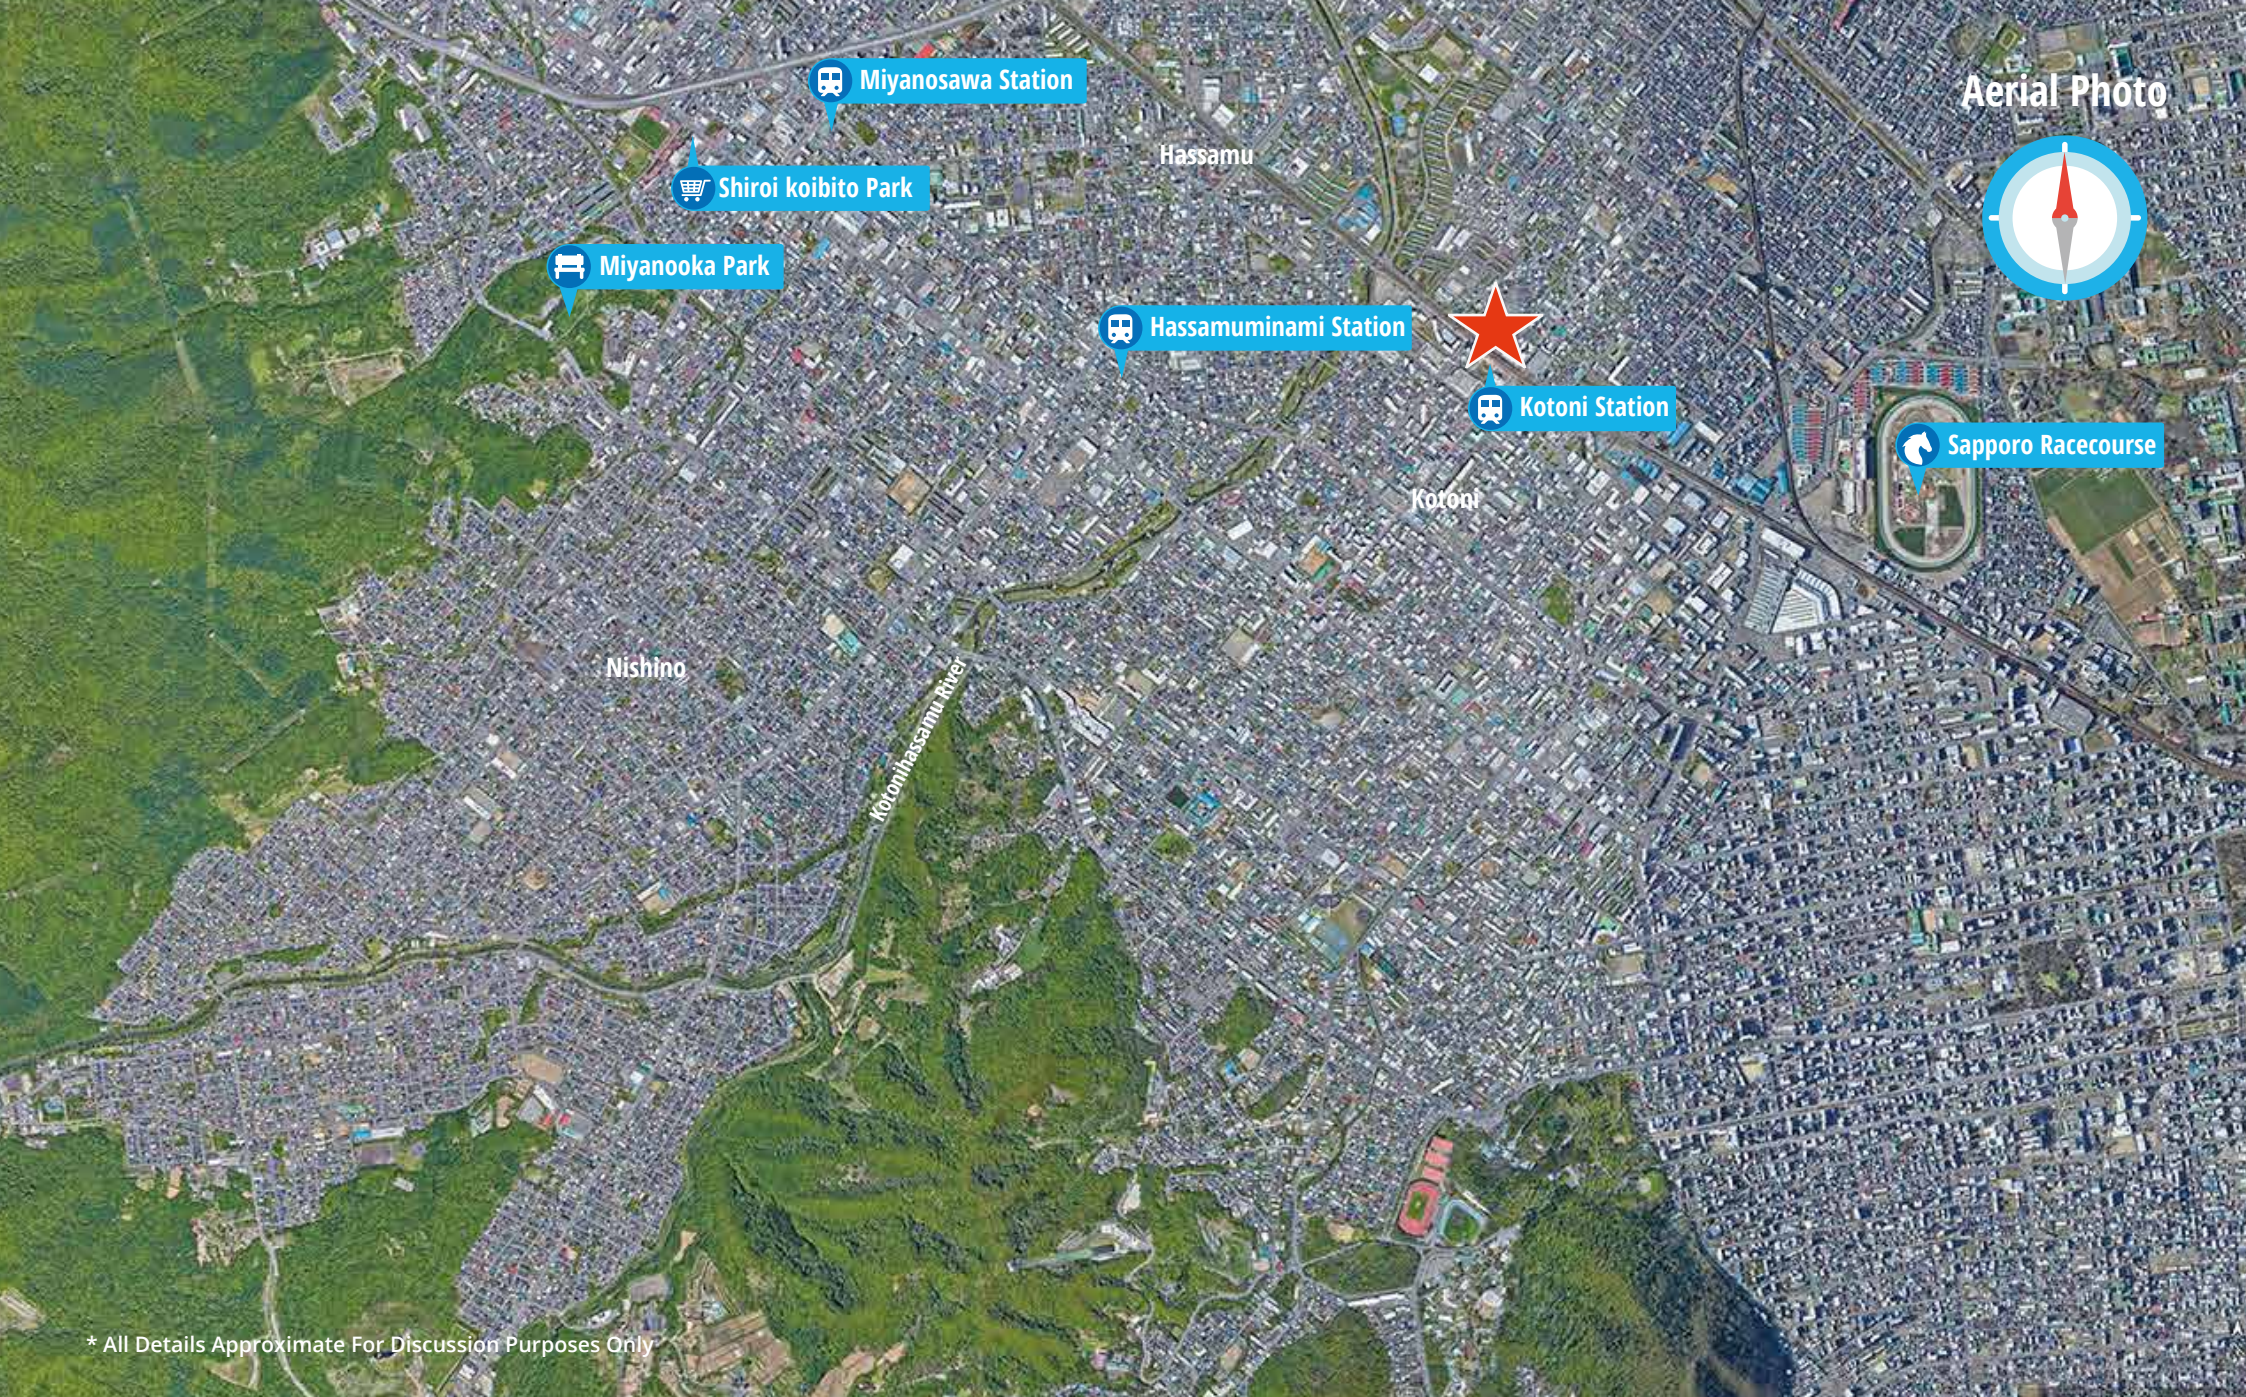

Aerial Photo

Zenibako

Ishikari

Teine

Kita Ward

Ebetsu

Sapporo Teine
Ski Resort

Nishi Ward

 Sapporo Station

Maruyama

Atsubetsu

Moiwayama

Kitashiroshima

Makomanai

* All Details Approximate For Discussion Purposes Only

Aerial Photo

Miyanosawa Station

Shiroi koibito Park

Miyanooka Park

Hassamuminami Station

Kotoni Station

Sapporo Racecourse

Nishino

Hassamu

Kotoni

Kotonihassamu River

* All Details Approximate For Discussion Purposes Only

Aerial Photo

Hotel 

Supermarket 

Kotoni Station 

Shops 